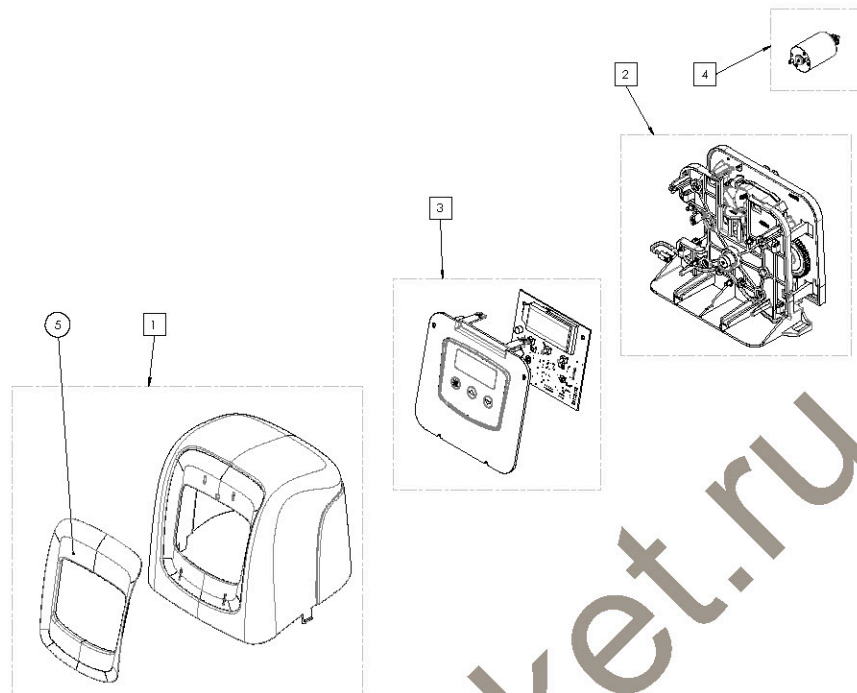

5800 VALVE SPARE PARTS

Power head 5800/5810/5812

Item	Reference	Description	Packing qty
1	BR61832-00	Cover assy, 5800, 5810, 5812, black/blue	1
	BR61832-01	Cover assy, 5800, 5810, 5812, black/black	1
2	BR61836	Panel gear assy, 5800 DF/UF	1
	BR61957	Panel gear assy, 5810, 5812 DF/UF	1
3	62076	Timer assy 5800 Typhoon	1
	BR61833-01	Timer assy 5800 Storm TC	1
	BR61833-02	Timer assy 5800 Storm eco	1
	BR61833-03	Timer assy 5800 Storm TC UF	1
	BR61833-04	Timer assy 5800 Storm eco UF	1
	BR61833-05	Timer assy 5800 Storm filter UF	1
	61931-03	Timer Assy 5800 Hurricane w/ Pentair Logo	1
4	BR61835	Motor assy 5800	1
5	43262-00SP	Bezel, 5800 , Blue - (10 pc)	1
	43262-01SP	Bezel, 5800 , Black - (10 pc)	1
	BR44162	Transformer intl 230VAC-12VDC 5800	1
	BR61995	Optical sensor kit	1

5800 VALVE SPARE PARTS

5800 spare parts

Item	Reference	Description	Packing qty
1	BR61857-01	Valve body assy 5800 filter	1
	BR61857-20	Valve body assy 5800 w/mixing	1
2	18569	Retainer tank seal	1
3	18303-01SP	O-ring Top of Tank - (10 pc)	1
4	13304-01SP	O-ring 560 CD - (10 pc)	1
5	13030SP	O-ring Retainer Resid - (50 pc)	1
6	18312SP	Retainer Drain - (10 pc)	1
7	VCINJ1	Injector residential - See VC sub-assemblies section	
8	BR61838	Piston assy, UF, 5800	1
	BR61837	Piston assy, DF, 5800	1
9	18261SP	Screw - (10 pc)	1
10	24509-01	Mixing assy resid	10
11	See PH page	Power head assy 5800	
12	60626-01	Meter assy 3/4" turbine SE/SXT	1
13	19569SP	Clip Flow Meter SXT - (12 pc)	1
14	13314SP	Screw Adapt Clip - (50 pc)	1
15	13709	Coupling assy 2510/resid/9000	2
16	13255SP	Mounting Clip - (12 pc)	1