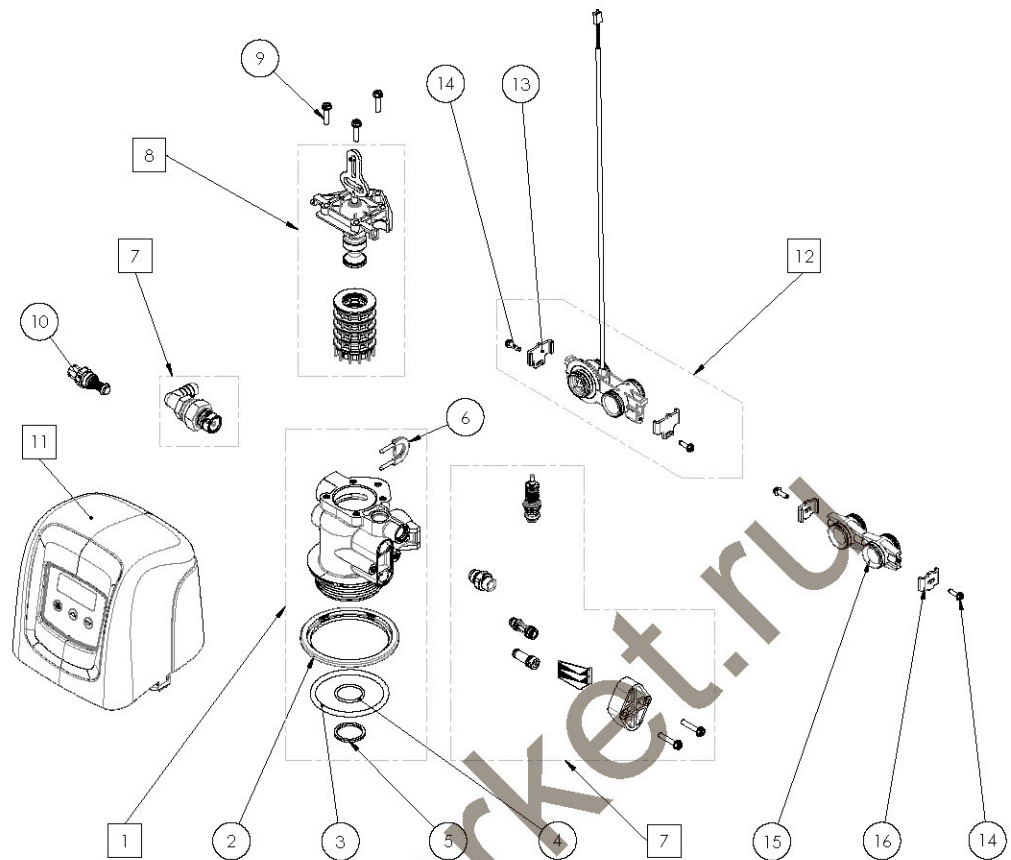

5800 VALVE SPARE PARTS

Power head 5800/5810/5812

Item	Reference	Description	Packing qty
1	BR61832-00	Cover assy, 5800, 5810, 5812, black/blue	1
	BR61832-01	Cover assy, 5800, 5810, 5812, black/black	1
2	BR61836	Panel gear assy, 5800 DF/UF	1
	BR61957	Panel gear assy, 5810, 5812 DF/UF	1
3	62076	Timer assy 5800 Typhoon	1
	BR61833-01	Timer assy 5800 Storm TC	1
	BR61833-02	Timer assy 5800 Storm eco	1
	BR61833-03	Timer assy 5800 Storm TC UF	1
	BR61833-04	Timer assy 5800 Storm eco UF	1
	BR61833-05	Timer assy 5800 Storm filter UF	1
	61931-03	Timer Assy 5800 Hurricane w/ Pentair Logo	1
4	BR61835	Motor assy 5800	1
5	43262-00SP	Bezel, 5800 , Blue - (10 pc)	1
	43262-01SP	Bezel, 5800 , Black - (10 pc)	1
	BR44162	Transformer intl 230VAC-12VDC 5800	1
	BR61995	Optical sensor kit	1

5800 VALVE SPARE PARTS

5800 spare parts

Item	Reference	Description	Packing qty
1	BR61857-01	Valve body assy 5800 filter	1
	BR61857-20	Valve body assy 5800 w/mixing	1
2	18569	Retainer tank seal	1
3	18303-01SP	O-ring Top of Tank - (10 pc)	1
4	13304-01SP	O-ring 560 CD - (10 pc)	1
5	13030SP	O-ring Retainer Resid - (50 pc)	1
6	18312SP	Retainer Drain - (10 pc)	1
7	VCINJ1	Injector residential - See VC sub-assemblies section	
8	BR61838	Piston assy, UF, 5800	1
	BR61837	Piston assy, DF, 5800	1
9	18261SP	Screw - (10 pc)	1
10	24509-01	Mixing assy resid	10
11	See PH page	Power head assy 5800	
12	60626-01	Meter assy 3/4" turbine SE/SXT	1
13	19569SP	Clip Flow Meter SXT - (12 pc)	1
14	13314SP	Screw Adapt Clip - (50 pc)	1
15	13709	Coupling assy 2510/resid/9000	2
16	13255SP	Mounting Clip - (12 pc)	1